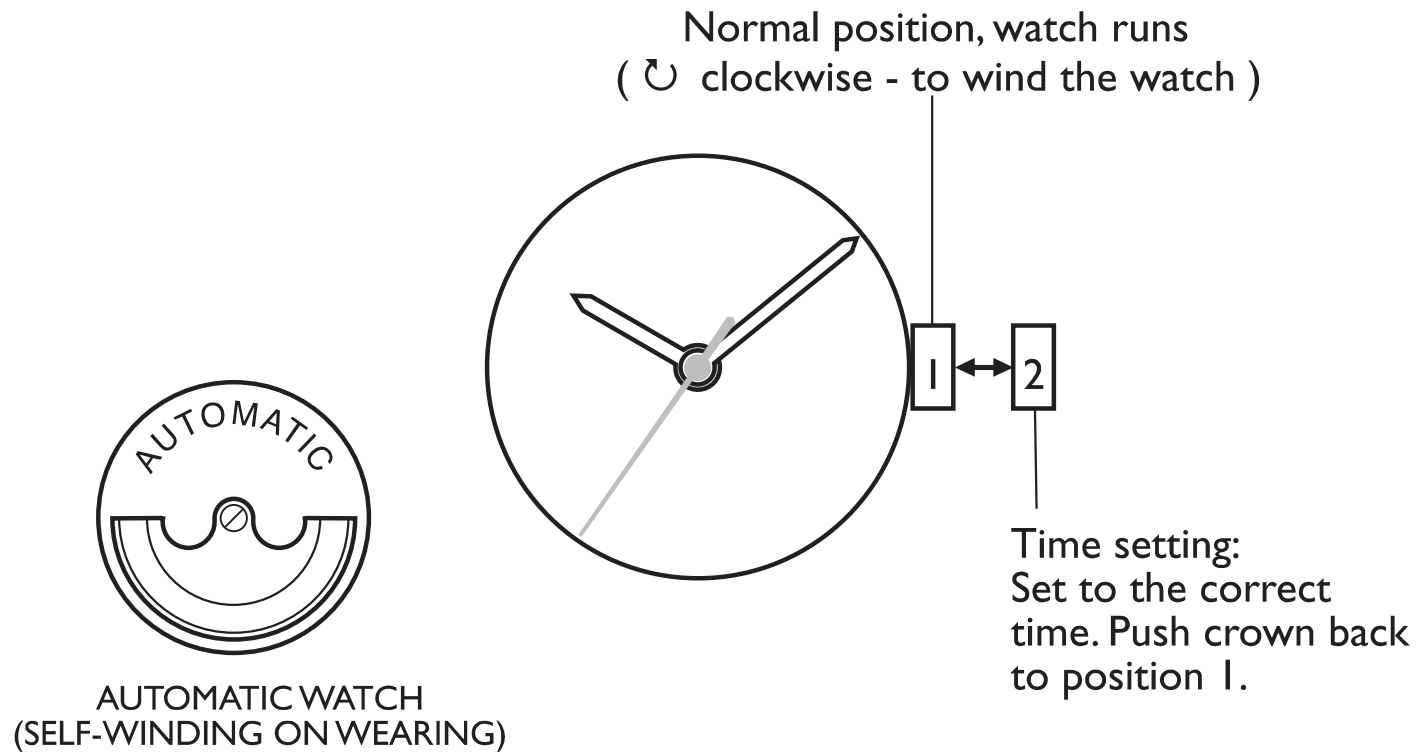

KENNETH COLE

NEW YORK

AUTOMATIC 3H
INSTRUCTION MANUAL

Important:- It is recommended to adjust the time by forwarding the hands instead of turning the hands backward. Please do not adjust the time during the period from 21:00 to 02:00, it could be harmful to the movement.