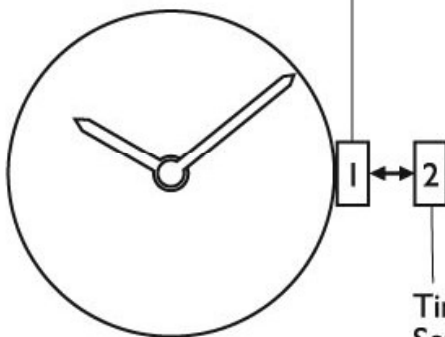

Timberland®

Normal position, watch runs
(↻ clockwise - to wind the watch)

Time setting:
Set to the correct time.
Push crown back to
position 1.