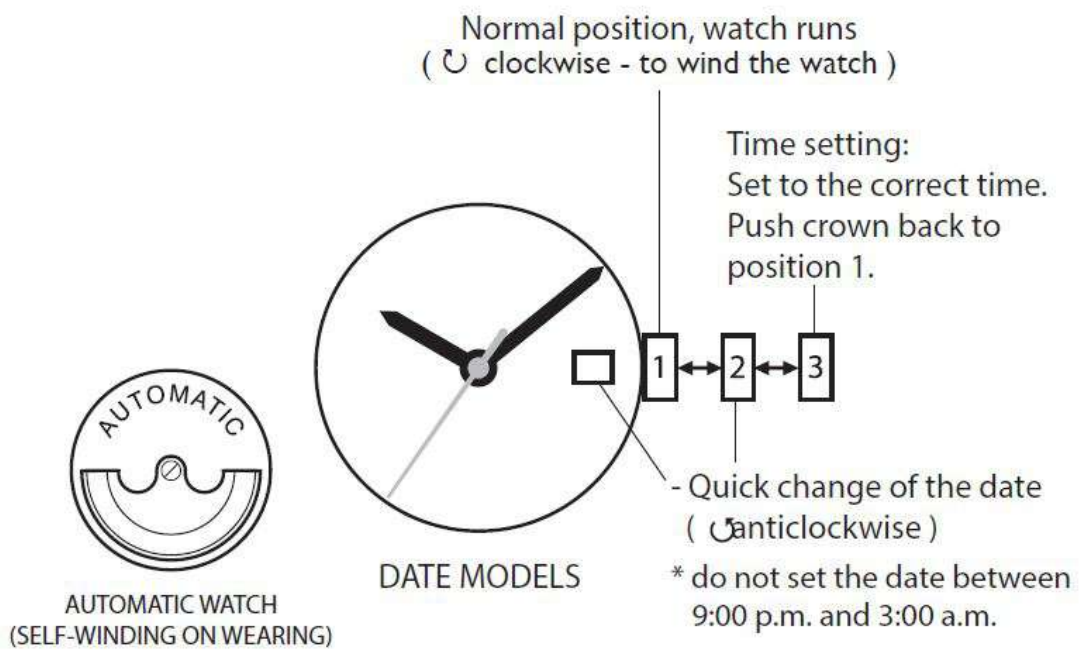

AUTOMATIC 3H DATE
INSTRUCTION MANUAL

Important:- It is recommended to adjust the time by forwarding the hands instead of turning the hands backward. Please do not adjust the time during the period from 21:00 to 02:00, it could be harmful to the movement.