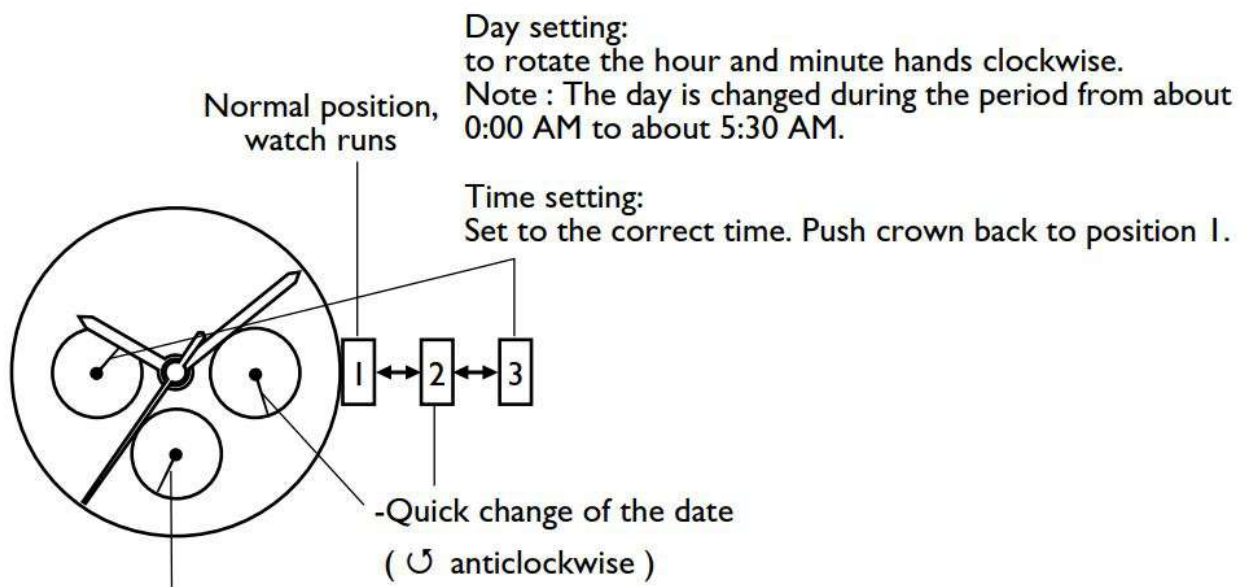

Timberland®

24-HOUR SUB-DIAL SETTING:

The 24-hour hand moves correspondingly with the hour and minute hands.
When setting the time be sure to check that the 24-hour hand is set properly.