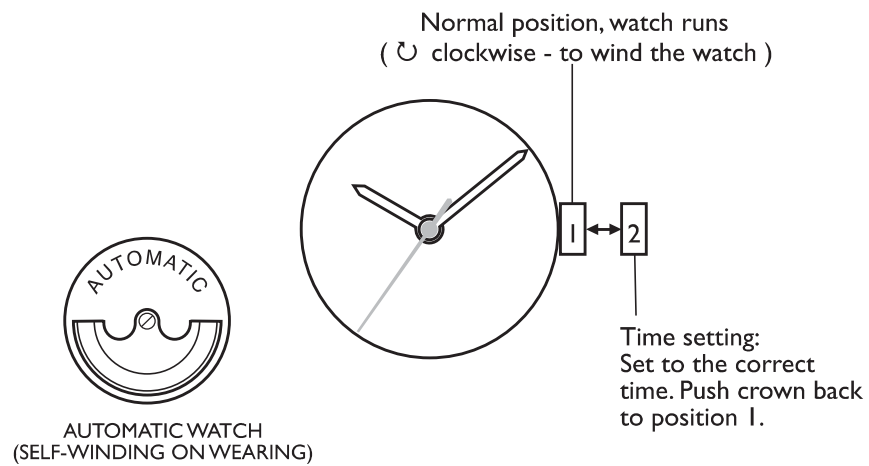

CERRUTI 1881
T I M E P I E C E S

Important:- It is recommended to adjust the time by forwarding the hands instead of turning the hands backward. Please do not adjust the time during the period from 21:00 to 02:00, it could be harmful to the movement.